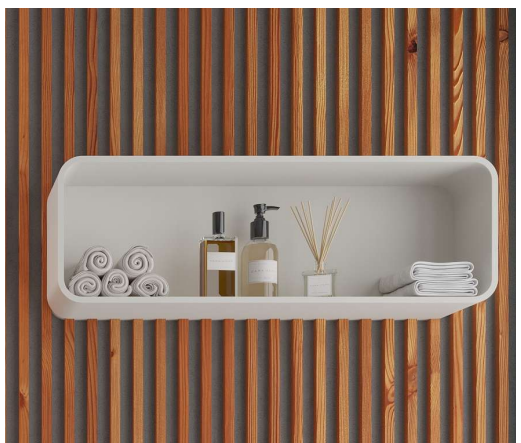

*Shelf*  
*Wall fixing set included*  
*460EUR ex VAT*

---

**Solidtondo - 284230**  
**L600xD300xH200mm**  
**Solid Surface**

---

Vendbar hylde  
Inklusiv beslag  
4.720DKK eks moms

*Shelf / Reversible*  
*Wall fixing set included*  
*630EUR ex VAT*